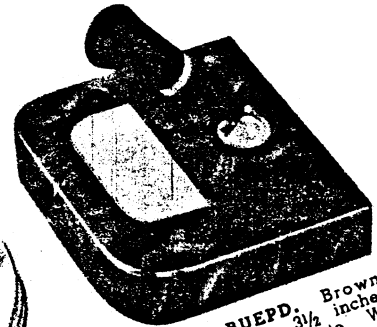

M358 BUEHR. Colored Pedrara Onyx. 3 1/2 inches dia. With Brown Gold trim. With LIFETIME Pen $10.00.

M408 BUEPD. Brown Onyx. 3 x 3 1/2 inches. Gold name plate. With Brown LIFETIME Pen $10.00.